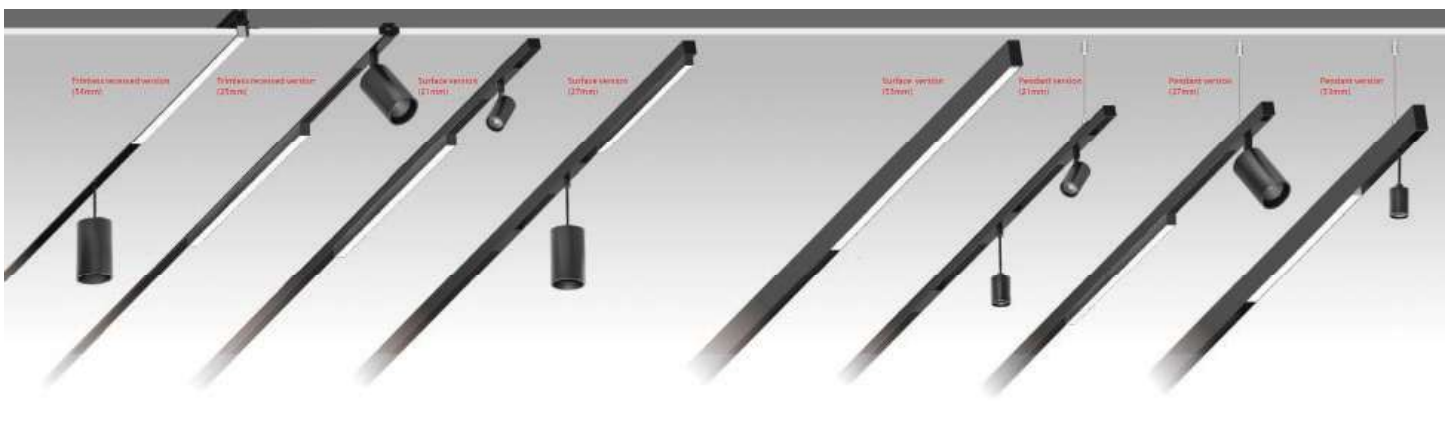

ISSE SERIES Mini Zoom

Low Voltage track systems for various applications with linear, pendants and spot light modules.
All modules are easily relocated to accomodate any lighting application.

DETAILS (ZOOM SPOT)

Dimming: 0-10v or DALI
Input Voltage: 48v DC (Track)
Finishes: White, Black
Beam Angle: Adjustable 14-50 Degrees
Operating Temp Range: -20c through +45c
Warranty: 5 Years
Adapters: AAG 48v DC
Glare Control: Hexcell Louver and Snoots available.
Additional: ISSE family also includes an adjustable zoom track light, fixed optic accent, pendant and linear strips.

DIMENSIONS

2.25" diam. x 3.4 Long Adapter 6.57" long

Front Bezel pushes in/out to vary the beam angle

Ordering Information:

ISSE-SZ	WATTS : 15W
	TEMP : 2700K 3000K 3500K 4000K 5000K
	BEAM : ZOOM
	ADAPTER FINISH : WH BK
	BODY FINISH : WH BK