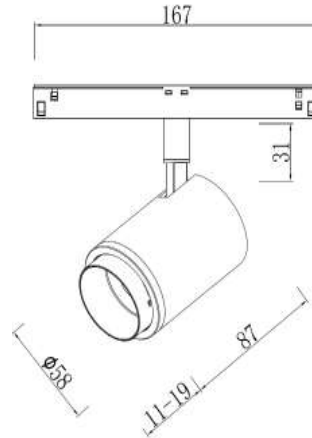

ISSE SERIES Mini Zoom

Low Voltage track systems for various applications with linear, pendants and spot light modules.
All modules are easily relocated to accomodate any lighting application.

DETAILS (ZOOM SPOT)

Dimming: 0-10v or DALI
Input Voltage: 48v DC (Track)
Finishes: White, Black
Beam Angle: Adjustable 14-50 Degrees
Operating Temp Range: -20c through +45c
Warranty: 5 Years
Adapters: AAG 48v DC
Glare Control: Hexcell Louver and Snoots available.
Additional: ISSE family also includes an adjustable zoom track light, fixed optic accent, pendant and linear strips.

DIMENSIONS

2.25" diam. x 3.4 Long Adapter 6.57" long

Front Bezel pushes in/out to vary the beam angle

Ordering Information:

ISSE-SZ	WATTS : 15W
	TEMP : 2700K 3000K 3500K 4000K 5000K
	BEAM : ZOOM
	ADAPTER FINISH : WH BK
	BODY FINISH : WH BK